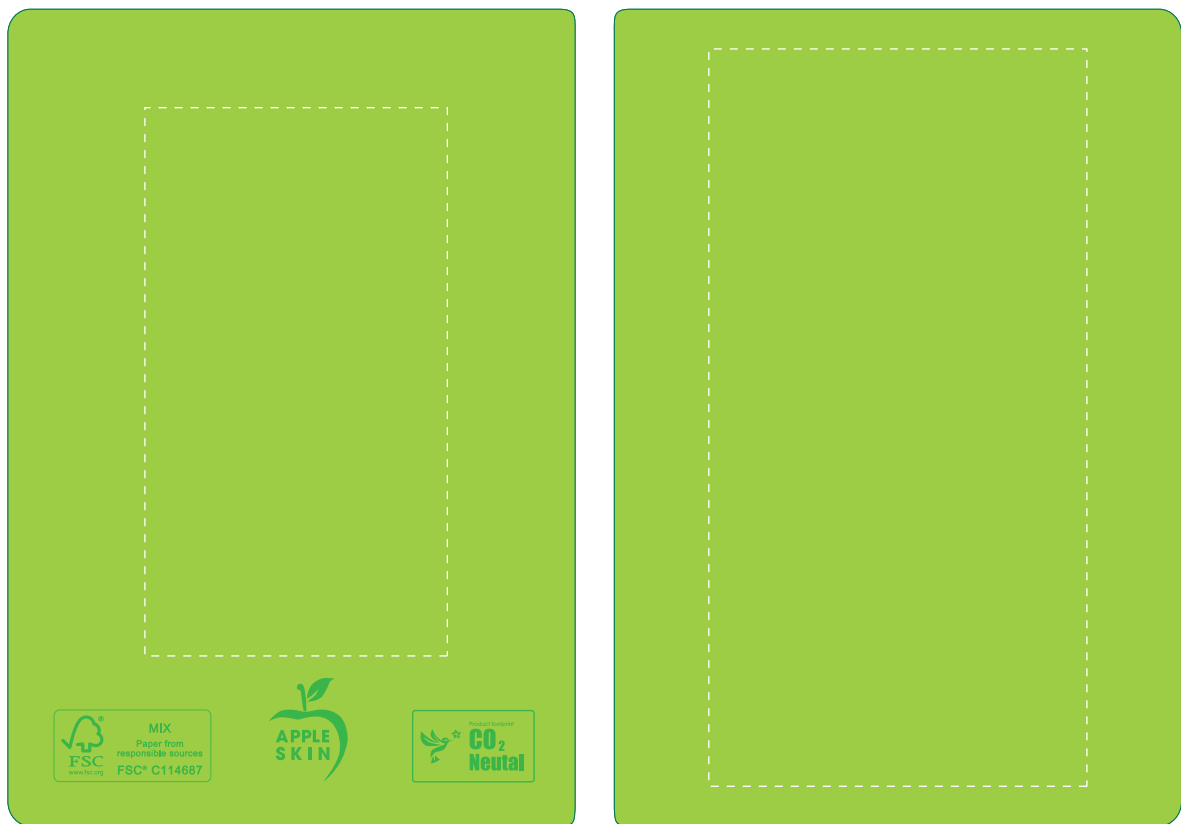

Your Ref:  
Our Ref:

Quantity:  
Version: 1

Product Code: QS1000  
Product Colour: LIGHT GREEN

**PRINTING CONCERNS:**

**PRODUCT INFO: DUE TO THE NATURE OF THE PRODUCT THE PRINT POSITION MAY VARY BY 2 - 3 MM**

We stock this item in the following colours

**PANTONE REFERENCE(S)**

- Colour 1
- Colour 1
- Colour 1
- Colour 1

Product Image for visualisation  
- colours may vary

ARTWORK SCALE 50%

- CENTRED TO PRINT AREA
- CENTRED TO NOTEBOOK

**The dashed line is to demonstrate print area and will not appear on your printed item**

**PLEASE NOTE:**

- All colours including print and product are for visual purposes only and should not be regarded as the actual colour of the product and print.
- Some products may vary from batch to batch and may differ from previous orders.
- The colour and texture of a product can also have an effect on the final print colour.
- By approving this order we accept that you understand these terms.